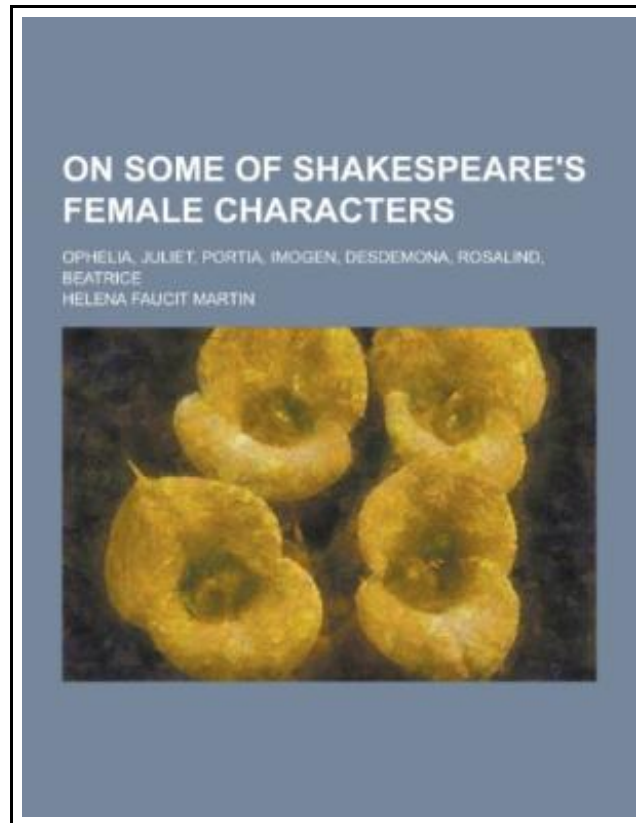

## On Some of Shakespeares Female Characters Ophelia, Juliet, Portia, Imogen, Desdemona, Rosalind, Beatrice

Filesize: 3.9 MB